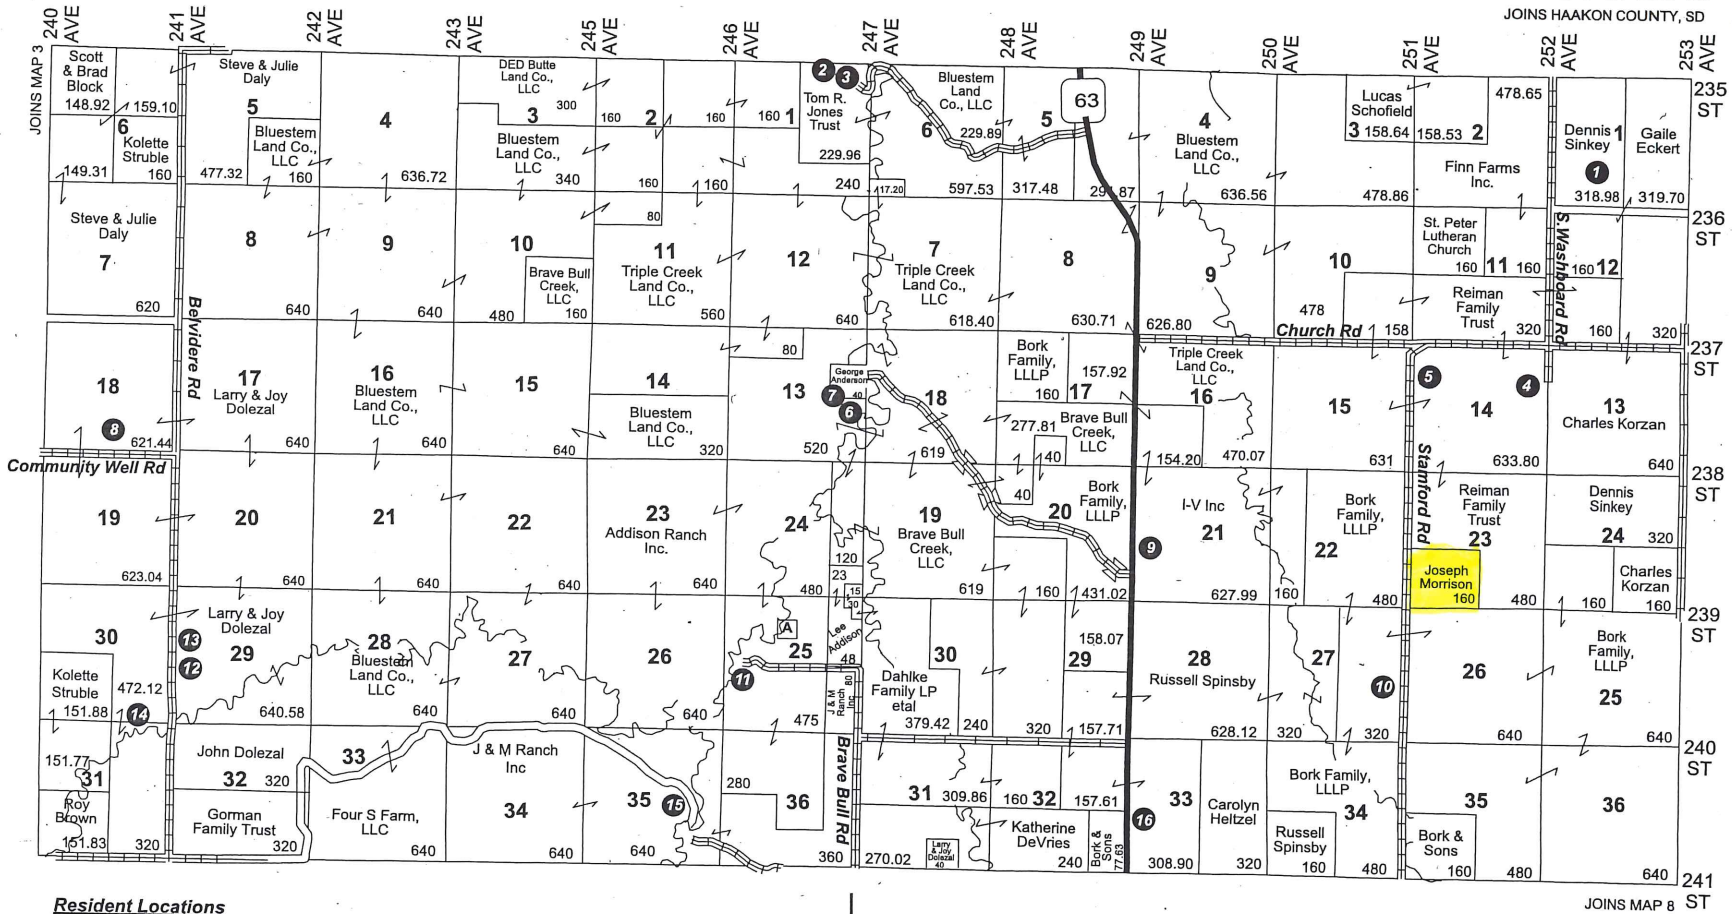

T 1 S

R 24 & 25 E
JOINS HAAKON COUNTY, SD

JOINS JONES COUNTY, SD

MAP 4

Resident Locations

- ① Dennis Sinkey - 23580
- ② Mary Jo Jones - 23539
- ③ 23535
- ④ St. Peter Lutheran Church
- ⑤ Mark Reiman - 23710
- ⑥ George Anderson Jr. - 23875
- ⑦ Tim Anderson - 23747
- ⑧ Dolezal Ranch - 23541
- ⑨ Isabelle Sampson - 23850
- ⑩ Paul Bork - 23961
- ⑪ Lee Addison - 23901
- ⑫ John Dolezal - 23934
- ⑬ Larry Dolezal - 23930
- ⑭ Kolette Struble - 23995
- ⑮ Daniel Addison - 24051
- ⑯ Russell Spinsby - 24084

Small Tracts

Section 25W A John Addison - 5